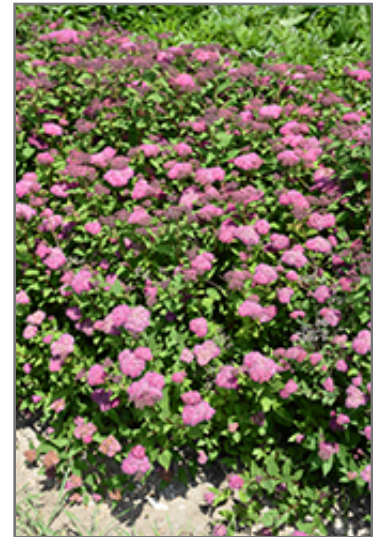

*Double Play Artisan Spirea in bloom
Photo courtesy of NetPS Plant Finder*