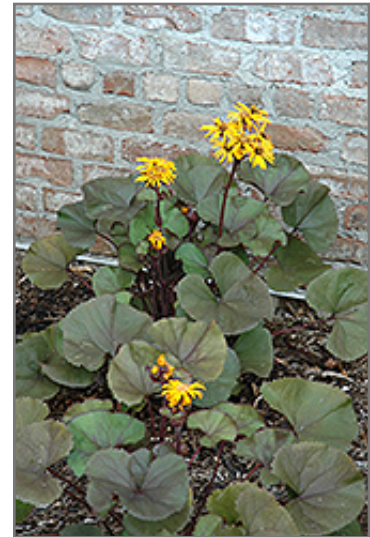

Britt Marie Crawford Rayflower
Ligularia dentata 'Britt Marie Crawford'

Plant Height: 24 inches

Flower Height: 3 feet

Spread: 24 inches

Sunlight: ● ●

Hardiness Zone: 3b

Ornamental Features

Britt Marie Crawford Rayflower features bold panicles of gold daisy flowers at the ends of the stems from late summer to early fall. Its attractive large serrated round leaves remain deep purple in color throughout the season. The fruit is not ornamentally significant.

Landscape Attributes

Britt Marie Crawford Rayflower is an herbaceous perennial with an upright spreading habit of growth. Its wonderfully bold, coarse texture can be very effective in a balanced garden composition.

This is a relatively low maintenance plant, and is best cleaned up in early spring before it resumes active growth for the season. Deer don't particularly care for this plant and will usually leave it alone in favor of tastier treats. It has no significant negative characteristics.

Britt Marie Crawford Rayflower is recommended for the following landscape applications;

- Mass Planting
- General Garden Use
- Bog Gardens

Planting & Growing

Britt Marie Crawford Rayflower will grow to be about 24 inches tall at maturity extending to 3 feet tall with the flowers, with a spread of 24 inches. It grows at a medium rate, and under ideal conditions can be expected to live for approximately 20 years.