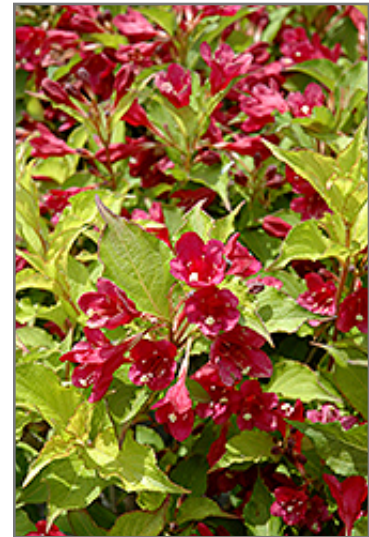

Ghost Weigela flowers
Photo courtesy of NetPS Plant Finder