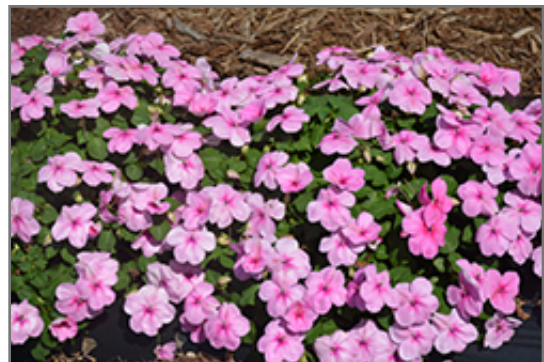

Super Elfin XP Pink Impatiens flowers
Photo courtesy of NetPS Plant Finder

Super Elfin XP Pink Impatiens flowers
Photo courtesy of NetPS Plant Finder