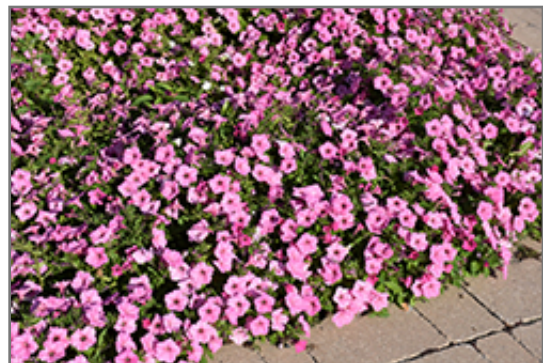

*Easy Wave Pink Passion Petunia flowers
Photo courtesy of NetPS Plant Finder*

*Easy Wave Pink Passion Petunia in bloom
Photo courtesy of NetPS Plant Finder*