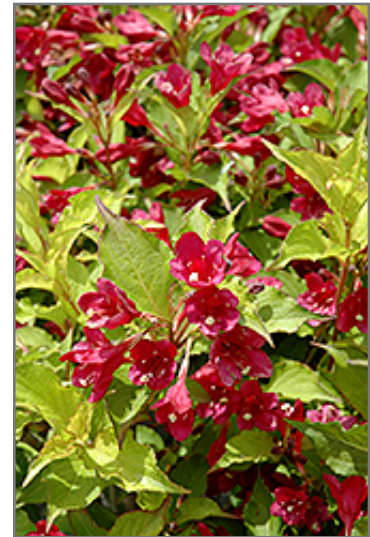

Ghost Weigela flowers
Photo courtesy of NetPS Plant Finder